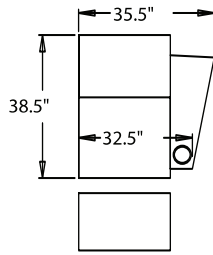

5300 - Straight Arm LF, WAW®, TM®, Rec
5301 - Straight Arm LF, WAW®, PR®, Rec
H. 43" W. 32.5" SD. 22.5" OD. 38.5"

5400 - Armless, WAW®, TM®, Rec
5401 - Armless, WAW®, PR®, Rec
H. 43" W. 25.75" SD. 22.5" OD. 38.5"

CURVED

5240 - LF Wedge Arm/RF Straight Arm, WAW®, TM®, Rec
5241 - LF Wedge Arm/RF Straight Arm, WAW®, PR®, Rec
H. 43" W. 42.25" SD. 22.5" OD. 38.5"

5340 - Wedge Arm RF/LF Straight Arm, WAW®, TM®, Rec
5341 - Wedge Arm RF/LF Straight Arm, WAW®, PR®, Rec
H. 43" W. 42.25" SD. 22.5" OD. 38.5"

WAW® = Wallaway®
 TM® = TouchMotion®
 PR® = PowerRecline®
 REC = Recliner

Specifications accurate at time of printing.
 Specifications are subject to change without notification.
 Revised 4/08.

43" BACK HEIGHT

3900 RECLINER
3901 POWER

5300 LF ARM
RECLINER
5301 LF ARM
POWER

5340 LF ARM
CONSOLE RF
5341
POWER

5400 ARMLESS
RECLINER
5401 ARMLESS
POWER

5440
CONSOLE RF
5441
POWER

5240 RF ARM
CONSOLE LF
5241
POWER

5200 RF ARM
RECLINER
5201 RF ARM
POWER