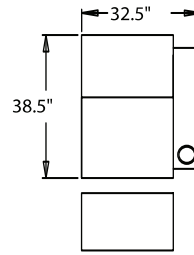

5300 - Straight Arm LF, WAW®, TM®, Rec
5301 - Straight Arm LF, WAW®, PR®, Rec
H. 43" W. 32.5" SD. 22.5" OD. 38.5"

5400 - Armless, WAW®, TM®, Rec
5401 - Armless, WAW®, PR®, Rec
H. 43" W. 25.75" SD. 22.5" OD. 38.5"

CURVED

5240 - LF Wedge Arm/RF Straight Arm, WAW®, TM®, Rec
5241 - LF Wedge Arm/RF Straight Arm, WAW®, PR®, Rec
H. 43" W. 42.25" SD. 22.5" OD. 38.5"

5340 - Wedge Arm RF/LF Straight Arm, WAW®, TM®, Rec
5341 - Wedge Arm RF/LF Straight Arm, WAW®, PR®, Rec
H. 43" W. 42.25" SD. 22.5" OD. 38.5"

WAW® = Wallaway®
 TM® = TouchMotion®
 PR® = PowerRecline®
 REC = Recliner

Specifications accurate at time of printing.
 Specifications are subject to change without notification.
 Revised 4/08.

43" BACK HEIGHT

3900 RECLINER
3901 POWER

5300 LF ARM
RECLINER
5301 LF ARM
POWER

5340 LF ARM
CONSOLE RF
5341
POWER

5400 ARMLESS
RECLINER
5401 ARMLESS
POWER

5440
CONSOLE RF
5441
POWER

5240 RF ARM
CONSOLE LF
5241
POWER

5200 RF ARM
RECLINER
5201 RF ARM
POWER