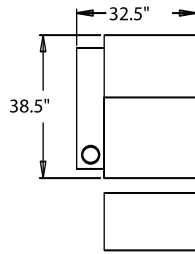

5300 LF ARM
RECLINER
5301 LF ARM
POWER