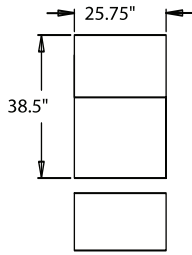

5400 ARMLESS
RECLINER
5401 ARMLESS
POWER