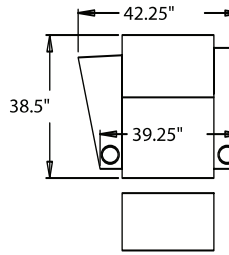

5300 - Straight Arm LF, WAW®, TM®, Rec
5301 - Straight Arm LF, WAW®, PR®, Rec
H. 43" W. 32.5" SD. 22.5" OD. 38.5"

5400 - Armless, WAW®, TM®, Rec
5401 - Armless, WAW®, PR®, Rec
H. 43" W. 25.75" SD. 22.5" OD. 38.5"

CURVED

5240 - LF Wedge Arm/RF Straight Arm, WAW®, TM®, Rec
5241 - LF Wedge Arm/RF Straight Arm, WAW®, PR®, Rec
H. 43" W. 42.25" SD. 22.5" OD. 38.5"

5340 - Wedge Arm RF/LF Straight Arm, WAW®, TM®, Rec
5341 - Wedge Arm RF/LF Straight Arm, WAW®, PR®, Rec
H. 43" W. 42.25" SD. 22.5" OD. 38.5"

WAW® = Wallaway®
 TM® = TouchMotion®
 PR® = PowerRecline®
 REC = Recliner

Specifications accurate at time of printing.
 Specifications are subject to change without notification.
 Revised 4/08.

43" BACK HEIGHT

3900 RECLINER
3901 POWER

5300 LF ARM
RECLINER
5301 LF ARM
POWER

5340 LF ARM
CONSOLE RF
5341
POWER

5400 ARMLESS
RECLINER
5401 ARMLESS
POWER

5440
CONSOLE RF
5441
POWER

5240 RF ARM
CONSOLE LF
5241
POWER

5200 RF ARM
RECLINER
5201 RF ARM
POWER