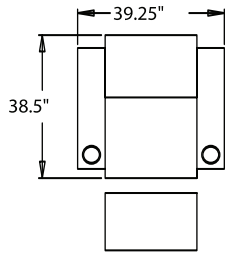

5300 - Straight Arm LF, WAW®, TM®, Rec
5301 - Straight Arm LF, WAW®, PR®, Rec
H. 43" W. 32.5" SD. 22.5" OD. 38.5"

5400 - Armless, WAW®, TM®, Rec
5401 - Armless, WAW®, PR®, Rec
H. 43" W. 25.75" SD. 22.5" OD. 38.5"

CURVED

5240 - LF Wedge Arm/RF Straight Arm, WAW®, TM®, Rec
5241 - LF Wedge Arm/RF Straight Arm, WAW®, PR®, Rec
H. 43" W. 42.25" SD. 22.5" OD. 38.5"

5340 - Wedge Arm RF/LF Straight Arm, WAW®, TM®, Rec
5341 - Wedge Arm RF/LF Straight Arm, WAW®, PR®, Rec
H. 43" W. 42.25" SD. 22.5" OD. 38.5"

5440 - Wedge Arm RF, WAW®, TM®, Rec
5441 - Wedge Arm RF, WAW®, PR®, Rec
H. 43" W. 35.5" SD. 22.5" OD. 38.5"

Available in fabric, suede, vinyl, 100% genuine top grain leather or LeatherPlus.*

* LeatherPlus combines leather and vinyl for value and comfort.

WAW® = Wallaway®
 TM® = TouchMotion®
 PR® = PowerRecline®
 REC = Recliner

Specifications accurate at time of printing.
 Specifications are subject to change without notification.
 Revised 4/08.

43" BACK HEIGHT