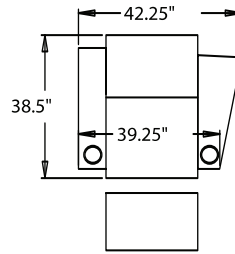

5300 - Straight Arm LF, WAW®, TM®, Rec
5301 - Straight Arm LF, WAW®, PR®, Rec
H. 43" W. 32.5" SD. 22.5" OD. 38.5"

5400 - Armless, WAW®, TM®, Rec
5401 - Armless, WAW®, PR®, Rec
H. 43" W. 25.75" SD. 22.5" OD. 38.5"

CURVED

5240 - LF Wedge Arm/RF Straight Arm, WAW®, TM®, Rec
5241 - LF Wedge Arm/RF Straight Arm, WAW®, PR®, Rec
H. 43" W. 42.25" SD. 22.5" OD. 38.5"

5340 - Wedge Arm RF/LF Straight Arm, WAW®, TM®, Rec
5341 - Wedge Arm RF/LF Straight Arm, WAW®, PR®, Rec
H. 43" W. 42.25" SD. 22.5" OD. 38.5"

WAW® = Wallaway®
 TM® = TouchMotion®
 PR® = PowerRecline®
 REC = Recliner

Specifications accurate at time of printing.
 Specifications are subject to change without notification.
 Revised 4/08.

43" BACK HEIGHT

3900 RECLINER
3901 POWER

5300 LF ARM
RECLINER
5301 LF ARM
POWER

5340 LF ARM
CONSOLE RF
5341
POWER

5400 ARMLESS
RECLINER
5401 ARMLESS
POWER

5440
CONSOLE RF
5441
POWER

5240 RF ARM
CONSOLE LF
5241
POWER

5200 RF ARM
RECLINER
5201 RF ARM
POWER